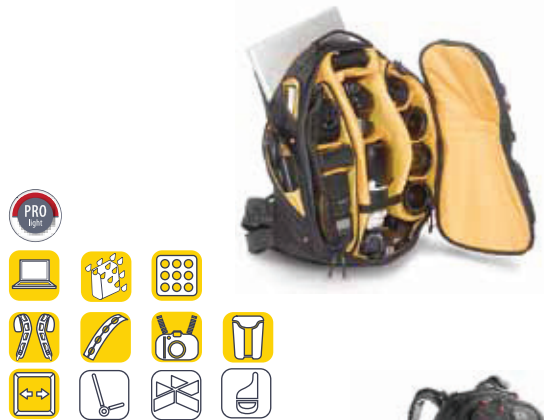

Looking for the lightest possible backpack to carry pro gear and personal effects? Choose the Ultra-Light Bumblebee.

In search of a professional backpack with maximum capacity and protection but still super light? Choose the Pro-Light Bumblebee.

Need a lightweight protective camera backpack that can also be your daypack? Choose the D-Light Bumblebee.

Bumblebee 210 DL

Bumblebee 220 PL

Bumblebee 222 UL

BUMBLEBEE-222 UL

Backpack for Pro DSLR with up to 70-200 F/2.8 lens attached + additional body + 4 lenses + flash + accessories + 17" laptop & personal gear.

Name: Bumblebee-222 UL Order code: KT UL-B-222

Bumblebee-222 UL	External Max. Size		Internal Main Compartment	
	Length	15.2"	38.5 cm	12.6"
Width	11.8"	30 cm	7.5"	19 cm
Height	20.5"	52 cm	13.4"	34 cm
Max Weight	5.1 Lbs		2.3 Kg	
Min Weight	3.2 Lbs		1.5 Kg	

BACKPACKS

BUMBLEBEE-220 PL

Backpack for 2-3 DSLR bodies + up to 8 lenses (will fit 500mm with tripod mount dismantled) + flash + accessories + 17" laptop.

Name: Bumblebee-220 PL Order code: KT PL-B-220

Bumblebee-220 UL	External Max. Size		Internal Main Compartment	
Length	13.4"	34 cm	12.6"	32 cm
Width	11"	28 cm	7.1"	18 cm
Height	20.5"	52 cm	19.7"	50 cm
Max Weight	6.5 Lbs		2.965 Kg	
Min Weight	4 Lbs		1.825 Kg	